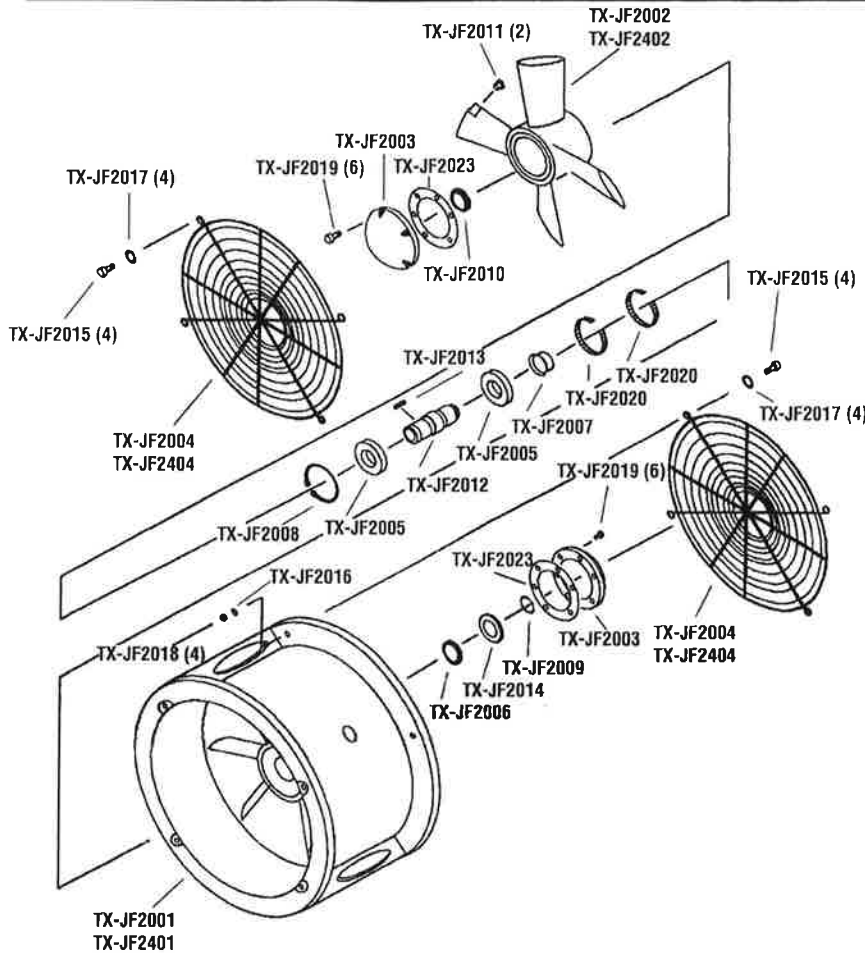

JET FANS

TX-JF20 & TX-JF24

PART#	DESCRIPTION
TX-JF2001	20" JET FAN HOUSING
TX-JF2401	24" JET FAN HOUSING
TX-JF2002	20" FAN BLADE
TX-JF2402	24" FAN BLADE
TX-JF2003	INLET / OUTLET CAP
TX-JF2004	20" STAINLESS STEEL FAN GUARD (SCREEN)
TX-JF2404	24" STAINLESS STEEL FAN GUARD (SCREEN)
TX-JF2005	BEARING
TX-JF2006	AIR SEAL
TX-JF2007	SPEEDY SLEEVE
TX-JF2008	LARGE SNAP RING
TX-JF2009	SMALL SNAP RING
TX-JF2010	LOCKING BEAR HUG NUT
TX-JF2011	NOZZLE JET
TX-JF2012	SHAFT
TX-JF2013	KEY
TX-JF2014	LOCK SAFETY SHIELD
TX-JF2015	1/4" - 20 x 1-1/4" HEX CAP SCREW
TX-JF2016	1/4" - LOCK WASHER
TX-JF2017	1/4" - FLAT WASHER
TX-JF2018	1/4" - 20 HEX NUT
TX-JF2019	5/16" - 18 x 3/4" HEX SOCKET SCREW
TX-JF2020	TOLERANCE RING
TX-JF2022	BEAR HUG SOCKET (*) (Removal Tool)
TX-JF2023	INLET / OUTLET CAP GASKET
TX-JFTK	TOOL KIT (*)
TX-JFRK	REPAIR KIT (*)
AM29	GROUNDING CLAMP w/6' OF WIRE (*)
AM7	GROUNDING LUG (*)

(*) NOT SHOWN